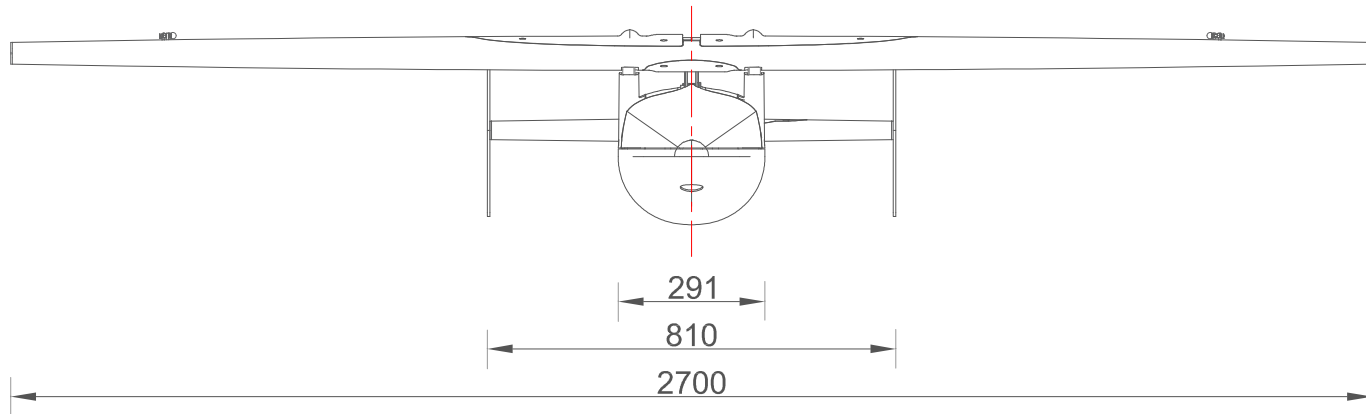

Front View

Rear View

Side View

Top View

SPECIFICATIONS :

Length: 1.828 m
 Height (without payload): 0.400 m
 Width: 2.700 m
 Weight (in air, without SSS): 68 kg
 Weight Water Positive buoyancy

iXblue Confidential

Drawn by	Date of Creation	Format	 <small>Nel A 46, quai François Mitterrand CS 70056 13703 La Ciotat Tél: 0033 04 42 98 10 25</small>				
A.Srisouraj	09/20/2021	A 3					
DRAWING ONLY FOR INFORMATION							
Flipix_V2_PLG_AF356		BE					
Flipix V2 General Arrangement							
J:\H2X\BE\SERVER_CATIA\H2O.Projets\FLIPIX_V2\Design_Data\2D\General_Arrangement			<table border="1"> <tr> <td>Page</td> <td>Indice</td> </tr> <tr> <td>1/1</td> <td>0</td> </tr> </table>	Page	Indice	1/1	0
Page	Indice						
1/1	0						
Scale: 1/15 This document is the property of iXblue Shipyard - Duplication prohibited unless under written authorisation							