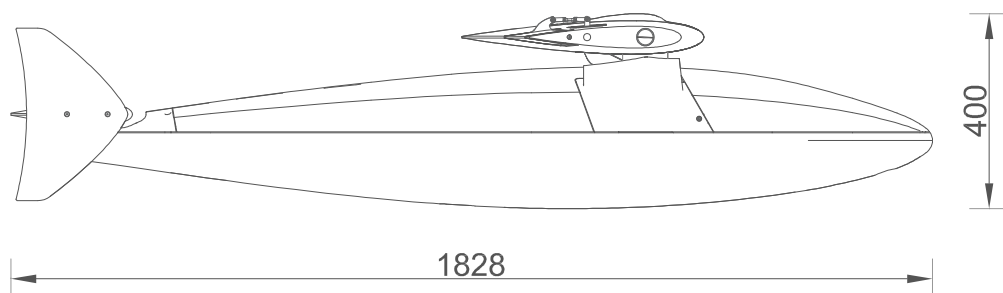

Front View

Rear View

Side View

Top View

SPECIFICATIONS :

Length: 1.828 m
 Height (without payload): 0.400 m
 Width: 2.700 m
 Weight (in air, without SSS): 68 kg
 Weight Water Positive buoyancy

iXblue Confidential

Drawn by	Date of Creation	Format	 <small>Nel A 46, quai François Mitterrand CS 70056 13703 La Ciotat Tél: 0033 04 42 98 10 25</small>				
A.Srisouraj	09/20/2021	A 3					
DRAWING ONLY FOR INFORMATION							
Flipix_V2_PLG_AF356		BE					
Flipix V2 General Arrangement							
J:\H2X\BE\SERVER_CATIA\H2O.Projets\FLIPIX_V2\Design_Data\2D\General_Arrangement			<table border="1"> <tr> <td>Page</td> <td>Indice</td> </tr> <tr> <td>1/1</td> <td>0</td> </tr> </table>	Page	Indice	1/1	0
Page	Indice						
1/1	0						
Scale: 1/15 This document is the property of iXblue Shipyard - Duplication prohibited unless under written authorisation							