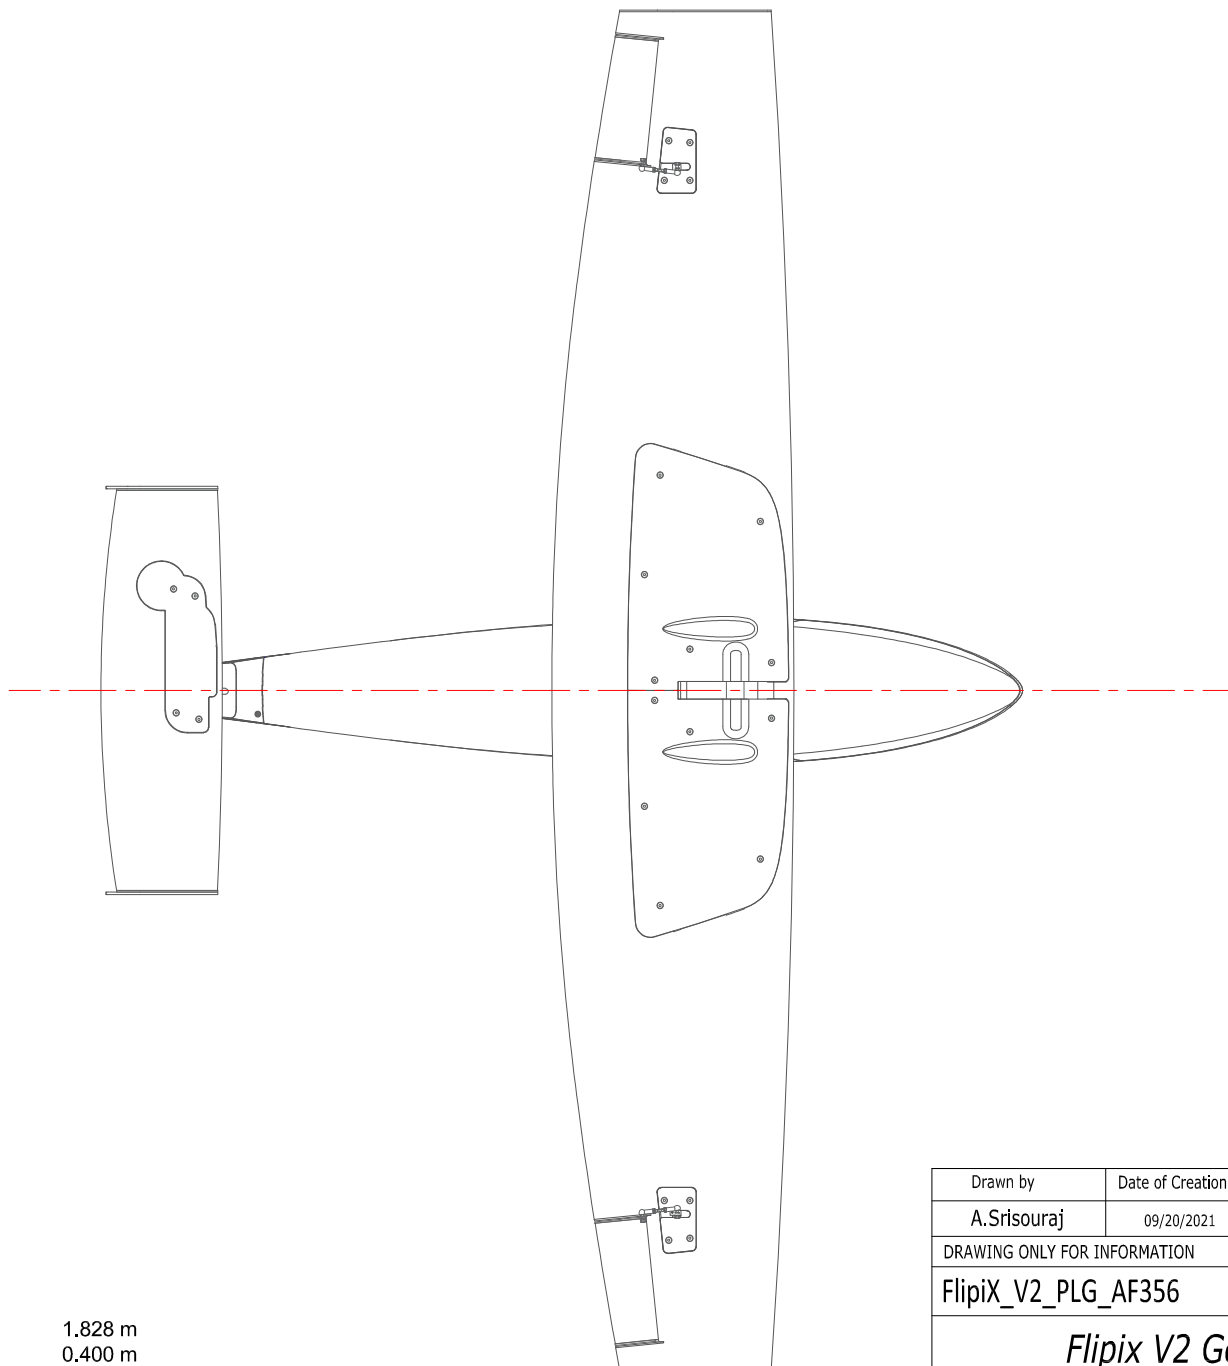

Front View

Rear View

Side View

Top View

SPECIFICATIONS :

Length: 1.828 m
 Height (without payload): 0.400 m
 Width: 2.700 m
 Weight (in air, without SSS): 68 kg
 Weight Water Positive buoyancy

iXblue Confidential

Drawn by	Date of Creation	Format	 <small>Nel A 46, quai François Mitterrand CS 70056 13703 La Ciotat Tél: 0033 04 42 98 10 25</small>				
A.Srisouraj	09/20/2021	A 3					
DRAWING ONLY FOR INFORMATION							
Flipix_V2_PLG_AF356		BE					
Flipix V2 General Arrangement							
J:\H2X\BE\SERVER_CATIA\H2O.Projets\FLIPIX_V2\Design_Data\2D\General_Arrangement			<table border="1"> <tr> <td>Page</td> <td>Indice</td> </tr> <tr> <td>1/1</td> <td>0</td> </tr> </table>	Page	Indice	1/1	0
Page	Indice						
1/1	0						
Scale: 1/15 This document is the property of iXblue Shipyard - Duplication prohibited unless under written authorisation							