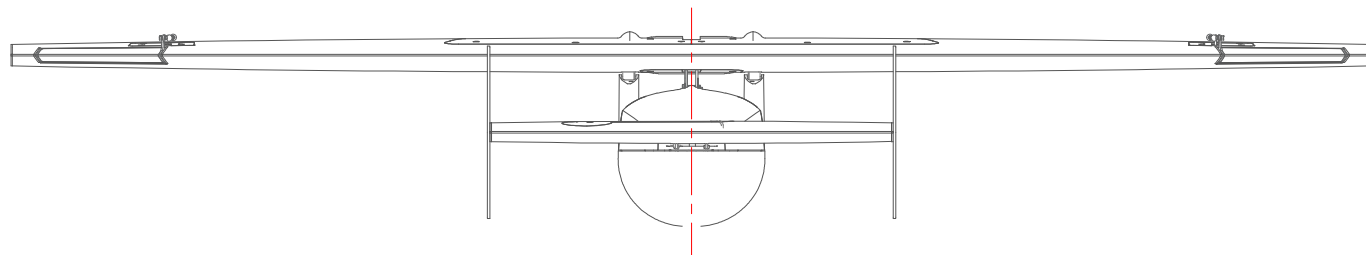

Front View

Rear View

Side View

Top View

SPECIFICATIONS :

Length: 1.828 m
 Height (without payload): 0.400 m
 Width: 2.700 m
 Weight (in air, without SSS): 68 kg
 Weight Water Positive buoyancy

iXblue Confidential